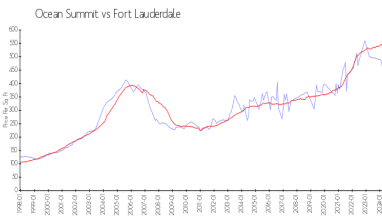

Unit 416 - Ocean Summit

416 - 4010 Galt Ocean Dr, Fort Lauderdale, FL, Broward 33308

Unit Information

MLS Number:	A11564928
Status:	Active
Size:	870 Sq ft.
Bedrooms:	1
Full Bathrooms:	1
Half Bathrooms:	1
Parking Spaces:	
View:	
Rental Price:	$2,450
List PPSF:	$3
Valuated Price:	$309,000
Valuated PPSF:	$329

The above valuated price is a baseline figure that does not take into account any specific renovation, upgrade, split, merge, or deterioration of the unit.

Building Information

Number of units:	228
Number of active listings for rent:	4
Number of active listings for sale:	10
Building inventory for sale:	4%
Number of sales over the last 12 months:	10
Number of sales over the last 6 months:	7
Number of sales over the last 3 months:	3

Building Association Information

Ocean Summit Association inc
(954) 565-6696 & (954) 568-9946

Market Information

Ocean Summit:	$445/sq. ft.	Fort Lauderdale:	$533/sq. ft.
Fort Lauderdale:	$533/sq. ft.	Broward:	$351/sq. ft.

Inventory for Sale

Ocean Summit	4%
Fort Lauderdale	4%
Broward	4%

Avg. Time to Close Over Last 12 Months

Ocean Summit	95 days
Fort Lauderdale	76 days
Broward	67 days