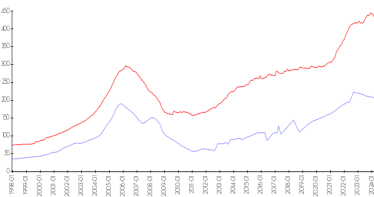

Hollywood Beach vs Broward

Hillcrest Country Club 16:	\$204/sq. ft.	Hollywood Beach:	\$426/sq. ft.
Hollywood Beach:	\$426/sq. ft.	Broward:	\$351/sq. ft.

Inventory for Sale

Hillcrest Country Club 16	0%
Hollywood Beach	5%
Broward	4%