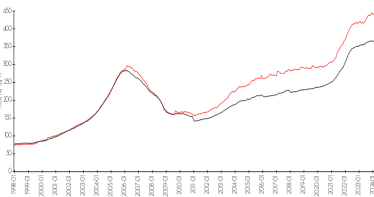

Hollywood Beach vs Broward

Hillcrest Country Club 16:	\$204/sq. ft.	Hollywood Beach:	\$426/sq. ft.
Hollywood Beach:	\$426/sq. ft.	Broward:	\$351/sq. ft.

Inventory for Sale

Hillcrest Country Club 16	0%
Hollywood Beach	5%
Broward	4%