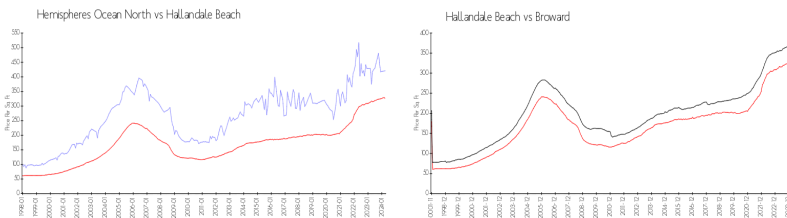

Unit 6 E - Hemispheres Ocean North

6 E - 1950 S Ocean Dr, Hallandale Beach, FL, Broward 33009

Unit Information

MLS Number:	A11570549
Status:	Active Under Contract
Size:	1,780 Sq ft.
Bedrooms:	3
Full Bathrooms:	2
Half Bathrooms:	1
Parking Spaces:	1 Space,Assigned Parking,Valet Parking
View:	
List Price:	$588,000
List PPSF:	$330
Valuated Price:	$624,000
Valuated PPSF:	$351

The above valuated price is a baseline figure that does not take into account any specific renovation, upgrade, split, merge, or deterioration of the unit.

Building Information

Number of units:	331
Number of active listings for rent:	3
Number of active listings for sale:	10
Building inventory for sale:	3%
Number of sales over the last 12 months:	13
Number of sales over the last 6 months:	4
Number of sales over the last 3 months:	2

Building Association Information

Hemispheres Condominium Association
(954) 458-7144

Recent Sales

Unit #	Size	Closing Date	Sale Price	PPSF
6H	1,240 sq ft	May 2024	$430,000	$347
8J	1,240 sq ft	Apr 2024	$527,500	$425
16M	870 sq ft	Dec 2023	$375,000	$431
11D	870 sq ft	Dec 2023	$350,000	$402
MC	870 sq ft	Oct 2023	$295,000	$339
17F	1,340 sq ft	Oct 2023	$610,000	$455
10C	870 sq ft	Oct 2023	$465,000	$534

Market Information

Hemispheres Ocean North:	$421/sq. ft.	Hallandale Beach:	$325/sq. ft.
Hallandale Beach:	$325/sq. ft.	Broward:	$351/sq. ft.

Inventory for Sale

Hemispheres Ocean North	3%
Hallandale Beach	4%
Broward	4%