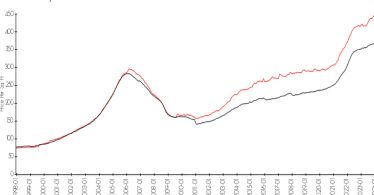

Grandview at $218/sq. ft.

Hollywood Beach vs Broward

Hollywood Beach: $426/sq. ft.