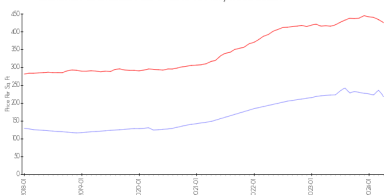

2808 N 46th Ave # E551 - 2800 N 46 Ave, Hollywood Beach, FL, Broward 33021

Unit Information

MLS Number: F10417933
Status: Active
Size: 1,383 Sq ft.
Bedrooms: 2
Full Bathrooms: 2
Half Bathrooms: 1
Parking Spaces: 1 Space,Assigned Parking,Parking-Under Building
View: Pool Area View
List Price: $335,900
List PPSF: $243
Valuated Price: $304,000
Valuated PPSF: $220

The above valuated price is a baseline figure that does not take into account any specific renovation, upgrade, split, merge, or deterioration of the unit.

Building Information

Number of units: 442
Number of active listings for rent: 0
Number of active listings for sale: 9
Building inventory for sale: 2%
Number of sales over the last 12 months: 17
Number of sales over the last 6 months: 10
Number of sales over the last 3 months: 9

Building Association Information

Grandview At Emerald Hills Inc
Address: 2800 N 46th Ave,
Hollywood, FL 33021
Phone: +1 954-983-7910

<https://www.grandvieweh.com/>

Recent Sales

Unit #	Size	Closing Date	Sale Price	PPSF
K687	1,383 sq ft	Apr 2024	$290,000	$210
G566	1,785 sq ft	Apr 2024	$330,000	$185
D236	1,381 sq ft	Apr 2024	$323,000	$234
F562	1,383 sq ft	Apr 2024	$340,000	$246
C330	1,785 sq ft	Mar 2024	$320,000	$179
K386	1,314 sq ft	Mar 2024	$305,000	$232
B219	1,383 sq ft	Mar 2024	$340,000	$246
H575	1,900 sq ft	Mar 2024	$355,000	$187
D542	1,925 sq ft	Mar 2024	$570,000	$296

Market Information