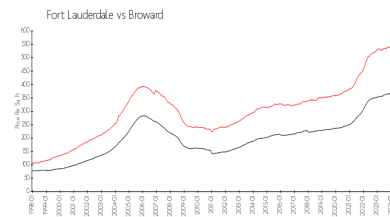

Unit 510 - Essex Tower

510 - 340 Sunset Dr, Fort Lauderdale, FL, Broward 33301

Unit Information

MLS Number:	F10423568
Status:	Active
Size:	1,507 Sq ft.
Bedrooms:	2
Full Bathrooms:	2
Half Bathrooms:	0
Parking Spaces:	1 Space, Guest Parking
View:	
Rental Price:	$3,900
List PPSF:	$3
Valuated Price:	$549,000
Valuated PPSF:	$341

The above valuated price is a baseline figure that does not take into account any specific renovation, upgrade, split, merge, or deterioration of the unit.

Building Information

Number of units:	170
Number of active listings for rent:	0
Number of active listings for sale:	8
Building inventory for sale:	4%
Number of sales over the last 12 months:	6
Number of sales over the last 6 months:	3
Number of sales over the last 3 months:	3

Building Association Information

Essex Tower Condominium Association
340 Sunset Dr Apt 610
Fort Lauderdale, FL 33301
Phone number (954) 467-3311

Market Information

Essex Tower:	$362/sq. ft.	Fort Lauderdale:	$533/sq. ft.
Fort Lauderdale:	$533/sq. ft.	Broward:	$351/sq. ft.

Inventory for Sale

Essex Tower	5%
Fort Lauderdale	4%
Broward	4%

Avg. Time to Close Over Last 12 Months

Essex Tower	84 days
Fort Lauderdale	76 days
Broward	67 days