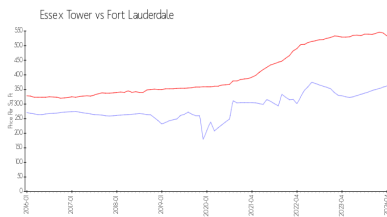

Building Association Information

Essex Tower Condominium Association
 340 Sunset Dr Apt 610
 Fort Lauderdale, FL 33301
 Phone number (954) 467-3311

Market Information

Essex Tower:	\$362/sq. ft.	Fort Lauderdale:	\$533/sq. ft.
Fort Lauderdale:	\$533/sq. ft.	Broward:	\$351/sq. ft.