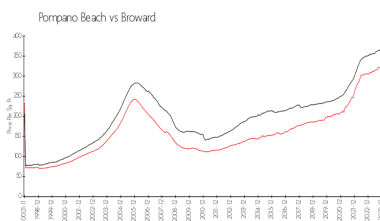

Unit 307 - Waterbury

307 - 1401 N Riverside Dr, Pompano Beach, FL, Broward 33062

Unit Information

MLS Number: F10427765
Status: Active
Size: 1,240 Sq ft.
Bedrooms: 2
Full Bathrooms: 2
Half Bathrooms: 0
Parking Spaces:
View:
Rental Price: $2,400
List PPSF: $2
Valuated Price: $389,000
Valuated PPSF: $314

The above valuated price is a baseline figure that does not take into account any specific renovation, upgrade, split, merge, or deterioration of the unit.

Building Information

Number of units: 84
Number of active listings for rent: 0
Number of active listings for sale: 4
Building inventory for sale: 4%
Number of sales over the last 12 months: 4
Number of sales over the last 6 months: 1
Number of sales over the last 3 months: 0

Building Association Information

The Waterbury Condominium
Association Inc
1401 N Riverside Drive # 1001
Pompano Beach, FL 33062
(954) 785-6028

Market Information

Waterbury:	$331/sq. ft.	Pompano Beach:	$308/sq. ft.
Pompano Beach:	$308/sq. ft.	Broward:	$351/sq. ft.

Inventory for Sale

Waterbury	5%
Pompano Beach	3%
Broward	4%

Avg. Time to Close Over Last 12 Months

Waterbury	72 days
Pompano Beach	73 days
Broward	67 days