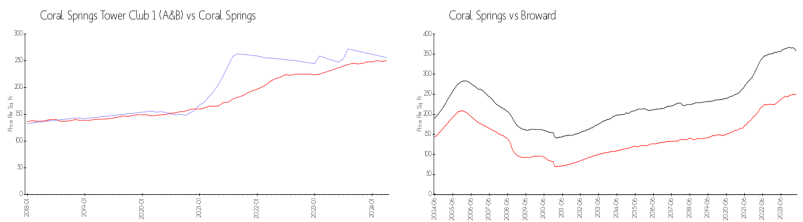

Unit 2501 Riverside Dr # 214-A - Coral Springs Tower Club 1 (A&B)

2501 Riverside Dr # 214-A - 2401 Riverside Dr, Coral Springs, FL, Broward 33065

Unit Information

MLS Number:	F10435758
Status:	Active
Size:	606 Sq ft.
Bedrooms:	1
Full Bathrooms:	1
Half Bathrooms:	0
Parking Spaces:	1 Space,Guest Parking
View:	
Rental Price:	$1,600
List PPSF:	$3
Valuated Price:	$153,000
Valuated PPSF:	$252

The above valuated price is a baseline figure that does not take into account any specific renovation, upgrade, split, merge, or deterioration of the unit.

Building Information

Number of units:	170
Number of active listings for rent:	0
Number of active listings for sale:	3
Building inventory for sale:	1%
Number of sales over the last 12 months:	7
Number of sales over the last 6 months:	3
Number of sales over the last 3 months:	0

Building Association Information

Coral Springs Tower Club Condo Association
2501 Riverside Drive
Coral Springs, FL 33065
(954) 753-4613

Market Information

Coral Springs Tower Club 1 (A&B):	$256/sq. ft.	Coral Springs:	$250/sq. ft.
Coral Springs:	$250/sq. ft.	Broward:	$351/sq. ft.

Inventory for Sale

Coral Springs Tower Club 1 (A&B)	2%
Coral Springs	2%
Broward	4%

Avg. Time to Close Over Last 12 Months

Coral Springs Tower Club 1 (A&B)	26 days
Coral Springs	45 days
Broward	67 days