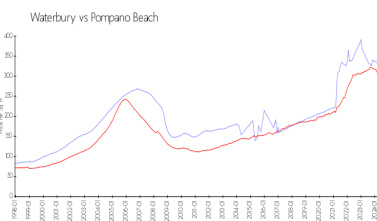

Market Information

Waterbury:	$331/sq. ft.	Pompano Beach:	$308/sq. ft.
Pompano Beach:	$308/sq. ft.	Broward:	$351/sq. ft.

Inventory for Sale

Waterbury	5%
Pompano Beach	3%
Broward	4%

Avg. Time to Close Over Last 12 Months

Waterbury	72 days
Pompano Beach	73 days
Broward	67 days