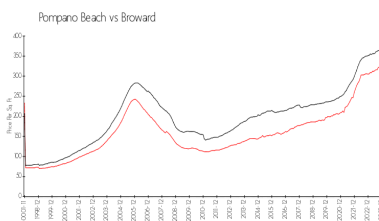

Market Information

Waterbury:	$331/sq. ft.	Pompano Beach:	$308/sq. ft.
Pompano Beach:	$308/sq. ft.	Broward:	$351/sq. ft.

Inventory for Sale

Waterbury	5%
Pompano Beach	3%
Broward	4%

Avg. Time to Close Over Last 12 Months

Waterbury	72 days
Pompano Beach	73 days
Broward	67 days