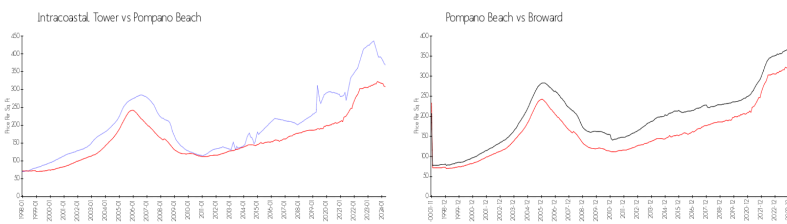

Building Association Information

Intracoastal Tower Condo
 1505 N Riverside Dr, Pompano Beach,
 FL 33062-3322
 (954) 781-9534
 (954) 942-3880

Market Information

Intracoastal Tower:	\$369/sq. ft.	Pompano Beach:	\$308/sq. ft.
Pompano Beach:	\$308/sq. ft.	Broward:	\$351/sq. ft.