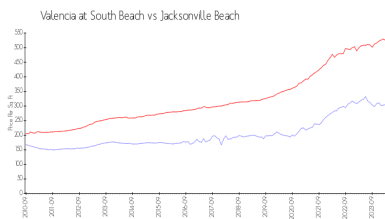

## Market Information

Valencia at South Beach: \$318/sq. ft.  
 Jacksonville Beach: \$523/sq. ft.

Jacksonville Beach: \$523/sq. ft.  
 Duval: \$222/sq. ft.