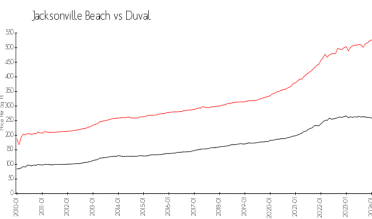

## Market Information

Valencia at South Beach: \$318/sq. ft.  
 Jacksonville Beach: \$523/sq. ft.

Jacksonville Beach: \$523/sq. ft.  
 Duval: \$222/sq. ft.