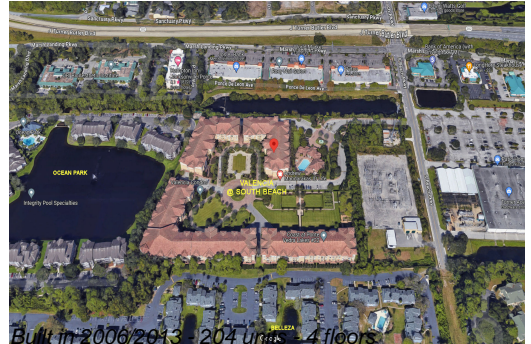

Unit 2108 - Valencia at South Beach

2108 - 4300 S Beach Pkwy, Jacksonville Beach, FL, Duval 32250

Unit Information

MLS Number: 2017956
Status: Active
Size: 1,868 Sq ft.
Bedrooms: 3
Full Bathrooms: 2
Half Bathrooms:
Parking Spaces: Assigned,Covered,Garage,Guest
View:
List Price: $588,000
List PPSF: $315
Valuated Price: $588,000
Valuated PPSF: $315

The above valuated price is a baseline figure that does not take into account any specific renovation, upgrade, split, merge, or deterioration of the unit.

Building Information

Number of units: 204
Number of active listings for rent: 0
Number of active listings for sale: 7
Building inventory for sale: 3%
Number of sales over the last 12 months: 11
Number of sales over the last 6 months: 5
Number of sales over the last 3 months: 1

Building Association Information

Valencia at South Beach
Address: 4300 S Beach Pkwy,
Jacksonville Beach, FL 32250
Phone: +1 904-273-9891

<https://www.valenciaatsouthbeach.com/>

Recent Sales

Unit #	Size	Closing Date	Sale Price	PPSF
3216	1,622 sq ft	Apr 2024	$515,000	$318
2112	1,356 sq ft	Jan 2024	$403,750	$298
3208	1,488 sq ft	Dec 2023	$485,000	$326
2105	1,488 sq ft	Dec 2023	$435,000	$292
3116	1,622 sq ft	Nov 2023	$494,000	$305

Market Information

Valencia at South Beach: $318/sq. ft.
Jacksonville Beach: $523/sq. ft.

Jacksonville Beach: $523/sq. ft.
Duval: $222/sq. ft.

Inventory for Sale

Valencia at South Beach 3%