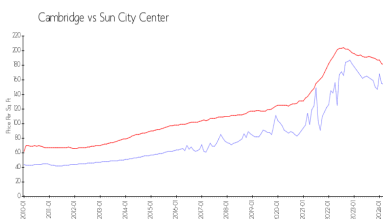

## Market Information

Cambridge: \$152/sq. ft.  
 Sun City Center: \$184/sq. ft.

Sun City Center: \$184/sq. ft.  
 Hillsborough: \$251/sq. ft.