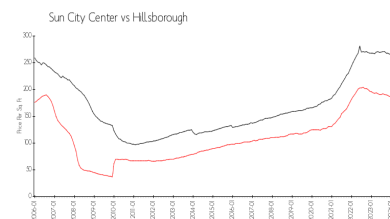

## Market Information

Cambridge: \$152/sq. ft.  
 Sun City Center: \$184/sq. ft.

Sun City Center: \$184/sq. ft.  
 Hillsborough: \$251/sq. ft.