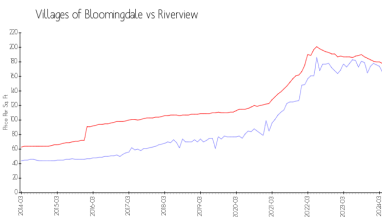

## Market Information

Villages of Bloomingdale:	\$166/sq. ft.	Riverview:	\$178/sq. ft.
Riverview:	\$178/sq. ft.	Hillsborough:	\$251/sq. ft.