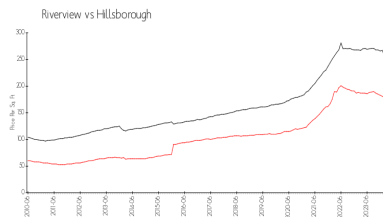

## Market Information

Villages of Bloomingdale:	\$166/sq. ft.	Riverview:	\$178/sq. ft.
Riverview:	\$178/sq. ft.	Hillsborough:	\$251/sq. ft.