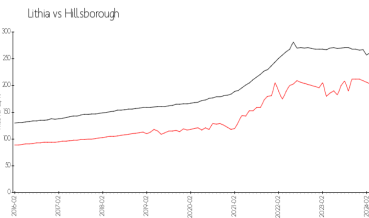

Unit 15784 Fishhawk Falls Dr - FishHawk Ranch Townhomes

15784 Fishhawk Falls Dr - 15810-15985 Fishhawk View Dr, Lithia, FL, Hillsborough 33547

Unit Information

MLS Number:	T3492132
Status:	ACTIVE
Size:	1,383 Sq ft.
Bedrooms:	3
Full Bathrooms:	2
Half Bathrooms:	1
Parking Spaces:	
View:	
Rental Price:	$2,200
List PPSF:	$2
Valuated Price:	$274,000
Valuated PPSF:	$198

The above valuated price is a baseline figure that does not take into account any specific renovation, upgrade, split, merge, or deterioration of the unit.

Building Information

Number of units:	340
Number of active listings for rent:	0
Number of active listings for sale:	3
Building inventory for sale:	0%
Number of sales over the last 12 months:	23
Number of sales over the last 6 months:	6
Number of sales over the last 3 months:	2

Building Association Information

FishHawk Ranch HOA
Rizzetta & Company, Inc.
9428 Camden Field Parkway
Riverview, FL 33578
PH: 813-533-2950

<http://fishhawkcdd.org/hoa/>

Market Information

FishHawk Ranch Townhomes:	$200/sq. ft.	Lithia:	$200/sq. ft.
Lithia:	$200/sq. ft.	Hillsborough:	$251/sq. ft.

Inventory for Sale

FishHawk Ranch Townhomes	1%
Lithia	1%
Hillsborough	2%

Avg. Time to Close Over Last 12 Months