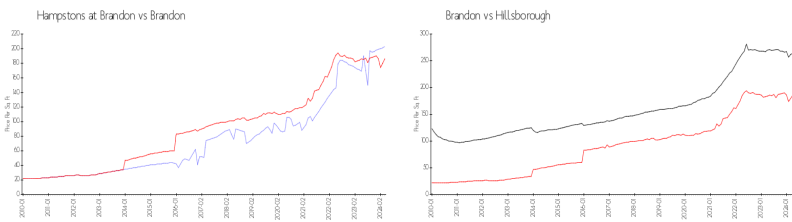

Unit 233 Red Maple PI - Hampstons at Brandon

233 Red Maple PI - 201-232 Berry Tree PI, Brandon, FL, Hillsborough 33510

Unit Information

MLS Number:	T3503839
Status:	ACTIVE
Size:	918 Sq ft.
Bedrooms:	2
Full Bathrooms:	2
Half Bathrooms:	0
Parking Spaces:	
View:	
Rental Price:	$1,600
List PPSF:	$2
Valuated Price:	$185,000
Valuated PPSF:	$202

The above valuated price is a baseline figure that does not take into account any specific renovation, upgrade, split, merge, or deterioration of the unit.

Building Information

Number of units:	204
Number of active listings for rent:	0
Number of active listings for sale:	5
Building inventory for sale:	2%
Number of sales over the last 12 months:	9
Number of sales over the last 6 months:	2
Number of sales over the last 3 months:	1

Building Association Information

The Hamptons At Brandon
609 Golden Raintree PI,
Brandon, FL 33510
(813) 684-2440

Market Information

Hampstons at Brandon:	$203/sq. ft.	Brandon:	$186/sq. ft.
Brandon:	$186/sq. ft.	Hillsborough:	$251/sq. ft.

Inventory for Sale

Hampstons at Brandon	2%
Brandon	1%
Hillsborough	2%

Avg. Time to Close Over Last 12 Months

Hampstons at Brandon	52 days
Brandon	34 days
Hillsborough	44 days