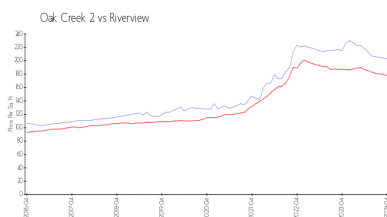

## Market Information

Oak Creek 2: \$203/sq. ft.      Riverview: \$178/sq. ft.  
 Riverview: \$178/sq. ft.      Hillsborough: \$251/sq. ft.