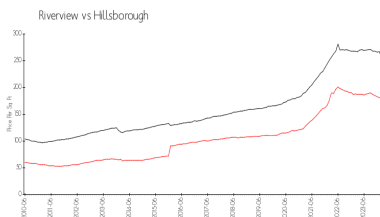

## Market Information

Oak Creek 2: \$203/sq. ft.      Riverview: \$178/sq. ft.  
 Riverview: \$178/sq. ft.      Hillsborough: \$251/sq. ft.