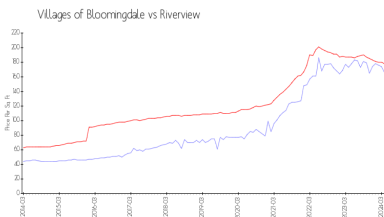

The above valuated price is a baseline figure that does not take into account any specific renovation, upgrade, split, merge, or deterioration of the unit.

Building Information

Number of units:	376
Number of active listings for rent:	0
Number of active listings for sale:	8
Building inventory for sale:	2%
Number of sales over the last 12 months:	29
Number of sales over the last 6 months:	11
Number of sales over the last 3 months:	5

Building Association Information

Villages of Bloomingdale
 Apartment & Condo Building
 Address 6301 Valleydale Dr
 Riverview, Florida 33578
 Phone +1 813-623-3418

Market Information

Villages of Bloomingdale:	\$166/sq. ft.	Riverview:	\$178/sq. ft.
Riverview:	\$178/sq. ft.	Hillsborough:	\$251/sq. ft.

Inventory for Sale

Villages of Bloomingdale	2%
Riverview	2%
Hillsborough	2%

Avg. Time to Close Over Last 12 Months

Villages of Bloomingdale	43 days
Riverview	43 days
Hillsborough	44 days