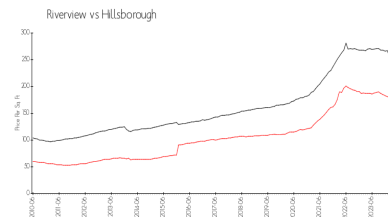

Building Association Information

Villages of Bloomingdale
 Apartment & Condo Building
 Address 6301 Valleydale Dr
 Riverview, Florida 33578
 Phone +1 813-623-3418

Market Information

Villages of Bloomingdale:	\$166/sq. ft.	Riverview:	\$178/sq. ft.
Riverview:	\$178/sq. ft.	Hillsborough:	\$251/sq. ft.

Inventory for Sale

Villages of Bloomingdale	2%
Riverview	2%
Hillsborough	2%

Avg. Time to Close Over Last 12 Months

Villages of Bloomingdale	43 days
Riverview	43 days
Hillsborough	44 days