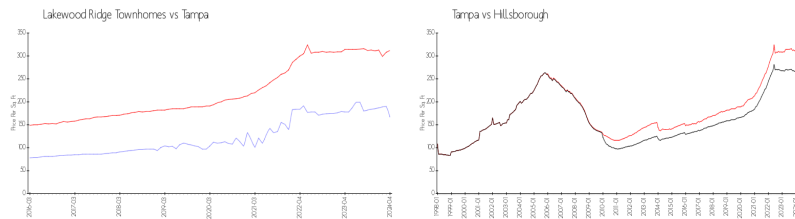

Unit 1538 Blue Magnolia Rd - Lakewood Ridge Townhomes

1538 Blue Magnolia Rd - 1402-1580 Blue Magnolia Rd, Tampa, FL, Hillsborough 33510

Unit Information

MLS Number: T3510928
 Status: ACTIVE
 Size: 1,312 Sq ft.
 Bedrooms: 3
 Full Bathrooms: 2
 Half Bathrooms: 1
 Parking Spaces:
 View:
 Rental Price: \$1,950
 List PPSF: \$1
 Valuated Price: \$218,000
 Valuated PPSF: \$166

The above valuated price is a baseline figure that does not take into account any specific renovation, upgrade, split, merge, or deterioration of the unit.

Building Information

Number of units: 168
 Number of active listings for rent: 0
 Number of active listings for sale: 3
 Building inventory for sale: 1%
 Number of sales over the last 12 months: 10
 Number of sales over the last 6 months: 5
 Number of sales over the last 3 months: 5

Market Information

Lakewood Ridge Townhomes:	\$166/sq. ft.	Tampa:	\$312/sq. ft.
Tampa:	\$312/sq. ft.	Hillsborough:	\$251/sq. ft.

Inventory for Sale

Lakewood Ridge Townhomes: 2%
 Tampa: 2%
 Hillsborough: 2%