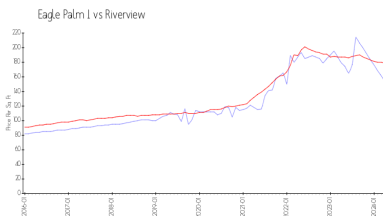

## Market Information

Eagle Palm I:	\$153/sq. ft.	Riverview:	\$178/sq. ft.
Riverview:	\$178/sq. ft.	Hillsborough:	\$251/sq. ft.