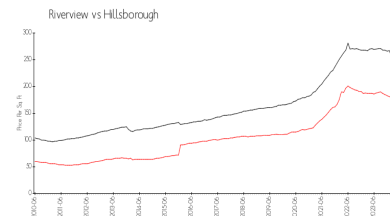

## Market Information

Eagle Palm I:	\$153/sq. ft.	Riverview:	\$178/sq. ft.
Riverview:	\$178/sq. ft.	Hillsborough:	\$251/sq. ft.