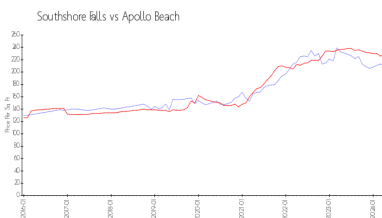

Building Association Information

Southshore Falls HOA
 Address: 5831 Cascade Falls Dr
 Apollo Beach, FL 33572
 Phone: +1 813-641-3616

<http://www.southshorefalls.net/>

Recent Sales

Unit #	Size	Closing Date	Sale Price	PPSF
	1,461 sq ft	Feb 2024	\$305,000	\$209

Market Information

Southshore Falls:	\$210/sq. ft.	Apollo Beach:	\$228/sq. ft.
Apollo Beach:	\$228/sq. ft.	Hillsborough:	\$251/sq. ft.

Inventory for Sale

Southshore Falls	0%
Apollo Beach	1%
Hillsborough	2%

Avg. Time to Close Over Last 12 Months

Southshore Falls
Apollo Beach
Hillsborough

42 days
48 days
44 days