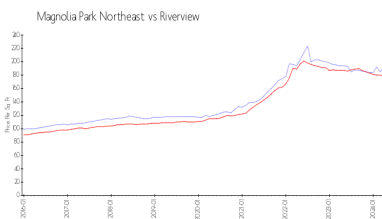

## Market Information

Magnolia Park Northeast:	\$194/sq. ft.	Riverview:	\$178/sq. ft.
Riverview:	\$178/sq. ft.	Hillsborough:	\$251/sq. ft.