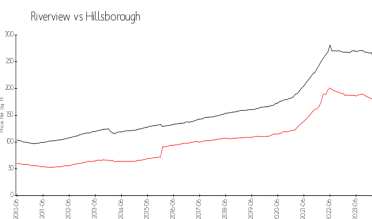

## Market Information

Magnolia Park Northeast:	\$194/sq. ft.	Riverview:	\$178/sq. ft.
Riverview:	\$178/sq. ft.	Hillsborough:	\$251/sq. ft.