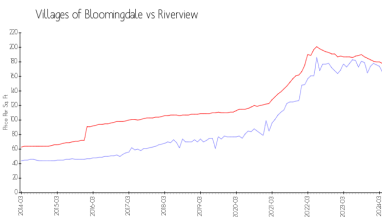

The above valuated price is a baseline figure that does not take into account any specific renovation, upgrade, split, merge, or deterioration of the unit.

Building Information

Number of units:	376
Number of active listings for rent:	0
Number of active listings for sale:	8
Building inventory for sale:	2%
Number of sales over the last 12 months:	29
Number of sales over the last 6 months:	11
Number of sales over the last 3 months:	5

Building Association Information

Villages of Bloomingdale
 Apartment & Condo Building
 Address 6301 Valleydale Dr
 Riverview, Florida 33578
 Phone +1 813-623-3418

Recent Sales

Unit #	Size	Closing Date	Sale Price	PPSF
102	1,151 sq ft	Apr 2024	\$197,450	\$172
102	1,151 sq ft	Apr 2024	\$190,000	\$165
101	1,151 sq ft	Mar 2024	\$205,000	\$178
202	1,151 sq ft	Mar 2024	\$187,000	\$162
102	1,151 sq ft	Mar 2024	\$207,000	\$180

Market Information

Villages of Bloomingdale:	\$166/sq. ft.	Riverview:	\$178/sq. ft.
Riverview:	\$178/sq. ft.	Hillsborough:	\$251/sq. ft.

Inventory for Sale

Villages of Bloomingdale	2%
Riverview	2%
Hillsborough	2%