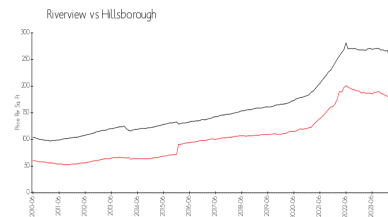

Market Information

Villages of Bloomingdale:	\$166/sq. ft.	Riverview:	\$178/sq. ft.
Riverview:	\$178/sq. ft.	Hillsborough:	\$251/sq. ft.

Inventory for Sale

Villages of Bloomingdale	2%
Riverview	2%
Hillsborough	2%