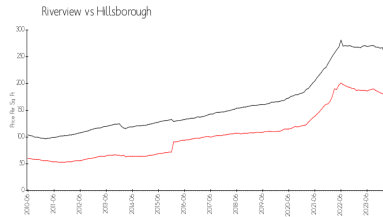

Unit 7053 Woodchase Glen Dr - Oak Creek 3

7053 Woodchase Glen Dr - 6604-7032 Holly Heath Dr, Riverview, FL, Hillsborough 33578

Unit Information

MLS Number:	T3520838
Status:	ACTIVE
Size:	1,400 Sq ft.
Bedrooms:	3
Full Bathrooms:	2
Half Bathrooms:	1
Parking Spaces:	
View:	
Rental Price:	$1,999
List PPSF:	$1
Valuated Price:	$274,000
Valuated PPSF:	$196

The above valuated price is a baseline figure that does not take into account any specific renovation, upgrade, split, merge, or deterioration of the unit.

Building Information

Number of units:	340
Number of active listings for rent:	0
Number of active listings for sale:	2
Building inventory for sale:	0%
Number of sales over the last 12 months:	16
Number of sales over the last 6 months:	3
Number of sales over the last 3 months:	1

Building Association Information

Oak Creek Townhomes
7022 Towne Lake Rd
Riverview, FL 33578
Phone number (813) 330-2374

<http://www.myoakcreekcommunity.net/homeowners-association/>

Market Information

Oak Creek 3:	$196/sq. ft.	Riverview:	$178/sq. ft.
Riverview:	$178/sq. ft.	Hillsborough:	$251/sq. ft.

Inventory for Sale

Oak Creek 3	1%
Riverview	2%
Hillsborough	2%

Avg. Time to Close Over Last 12 Months

Oak Creek 3	40 days
Riverview	43 days
Hillsborough	44 days