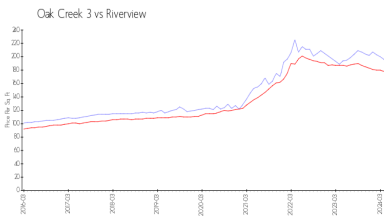

Building Association Information

Oak Creek Townhomes
 7022 Towne Lake Rd
 Riverview, FL 33578
 Phone number (813) 330-2374

<http://www.myoakcreekcommunity.net/homeowners-association/>

Market Information

Oak Creek 3:	\$196/sq. ft.	Riverview:	\$178/sq. ft.
Riverview:	\$178/sq. ft.	Hillsborough:	\$251/sq. ft.

Inventory for Sale

Oak Creek 3	1%
Riverview	2%
Hillsborough	2%

Avg. Time to Close Over Last 12 Months

Oak Creek 3	40 days
Riverview	43 days
Hillsborough	44 days