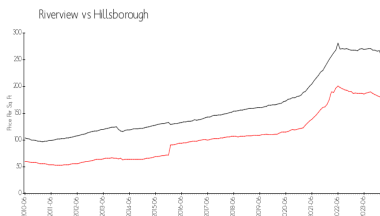

<http://eaglepalmshoa.com/>

Market Information

Eagle Palm I: \$153/sq. ft.
 Riverview: \$178/sq. ft.

Riverview: \$178/sq. ft.
 Hillsborough: \$251/sq. ft.

Inventory for Sale

Eagle Palm I: 2%
 Riverview: 2%
 Hillsborough: 2%