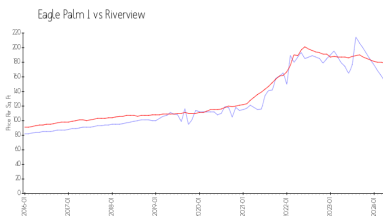

<http://eaglepalmshoa.com/>

Market Information

Eagle Palm I: \$153/sq. ft.
 Riverview: \$178/sq. ft.

Riverview: \$178/sq. ft.
 Hillsborough: \$251/sq. ft.

Inventory for Sale

Eagle Palm I: 2%
 Riverview: 2%
 Hillsborough: 2%