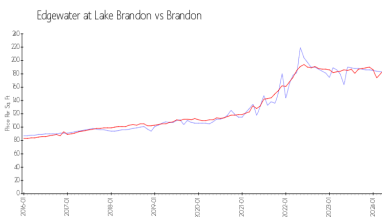

Unit 2403 Hibiscus Bay Ln - Edgewater at Lake Brandon

2403 Hibiscus Bay Ln - 2406-2654 Edgewater Falls, Brandon, FL, Hillsborough 33511

Unit Information

MLS Number:	T3521840
Status:	ACTIVE
Size:	1,473 Sq ft.
Bedrooms:	3
Full Bathrooms:	2
Half Bathrooms:	1
Parking Spaces:	
View:	
Rental Price:	$1,950
List PPSF:	$1
Valuated Price:	$269,000
Valuated PPSF:	$183

The above valuated price is a baseline figure that does not take into account any specific renovation, upgrade, split, merge, or deterioration of the unit.

Building Information

Number of units:	226
Number of active listings for rent:	0
Number of active listings for sale:	4
Building inventory for sale:	1%
Number of sales over the last 12 months:	9
Number of sales over the last 6 months:	2
Number of sales over the last 3 months:	1

Building Association Information

Edgewater @ Lake Brandon
Homeowners Association, Inc
554 Krycul Avenue
Riverview, FL 33578
Phone: (813) 349-6552

<http://www.edgewateratlakebrandon.com/edgewater/home.asp>

Market Information

Edgewater at Lake Brandon:	$183/sq. ft.	Brandon:	$186/sq. ft.
Brandon:	$186/sq. ft.	Hillsborough:	$251/sq. ft.

Inventory for Sale

Edgewater at Lake Brandon	2%
Brandon	1%
Hillsborough	2%

Avg. Time to Close Over Last 12 Months

Edgewater at Lake Brandon	27 days