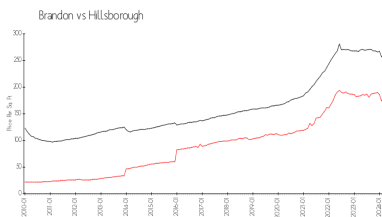

Unit 2403 Hibiscus Bay Ln - Edgewater at Lake Brandon

2403 Hibiscus Bay Ln - 2406-2654 Edgewater Falls, Brandon, FL, Hillsborough 33511

Unit Information

MLS Number:	T3521840
Status:	ACTIVE
Size:	1,473 Sq ft.
Bedrooms:	3
Full Bathrooms:	2
Half Bathrooms:	1
Parking Spaces:	
View:	
Rental Price:	$1,950
List PPSF:	$1
Valuated Price:	$269,000
Valuated PPSF:	$183

The above valuated price is a baseline figure that does not take into account any specific renovation, upgrade, split, merge, or deterioration of the unit.

Building Information

Number of units:	226
Number of active listings for rent:	0
Number of active listings for sale:	4
Building inventory for sale:	1%
Number of sales over the last 12 months:	9
Number of sales over the last 6 months:	2
Number of sales over the last 3 months:	1

Building Association Information

Edgewater @ Lake Brandon
Homeowners Association, Inc
554 Krycul Avenue
Riverview, FL 33578
Phone: (813) 349-6552

<http://www.edgewateratlakebrandon.com/edgewater/home.asp>

Market Information

Edgewater at Lake Brandon:	$183/sq. ft.	Brandon:	$186/sq. ft.
Brandon:	$186/sq. ft.	Hillsborough:	$251/sq. ft.

Inventory for Sale

Edgewater at Lake Brandon	2%
Brandon	1%
Hillsborough	2%

Avg. Time to Close Over Last 12 Months

Edgewater at Lake Brandon	27 days