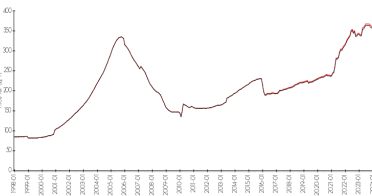

## Market Information

River Village vs Stuart

Stuart vs Martin

River Village: \$351/sq. ft.  
Stuart: \$360/sq. ft.

Stuart: \$360/sq. ft.  
Martin: \$311/sq. ft.