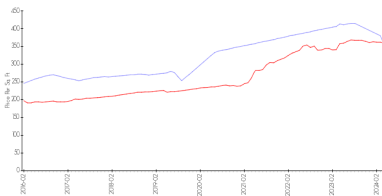

Unit 390 NE Edgewater Dr # 302 - River Village

390 NE Edgewater Dr # 302 - 330 NE Edgewater Dr, Stuart, FL, Martin 34996

Unit Information

MLS Number:	RX-10975978
Status:	Active
Size:	970 Sq ft.
Bedrooms:	2
Full Bathrooms:	2
Half Bathrooms:	0
Parking Spaces:	Assigned, Guest
View:	Intracoastal
Rental Price:	$5,200
List PPSF:	$5
Valuated Price:	$342,000
Valuated PPSF:	$353

The above valuated price is a baseline figure that does not take into account any specific renovation, upgrade, split, merge, or deterioration of the unit.

Building Information

Number of units:	64
Number of active listings for rent:	0
Number of active listings for sale:	1
Building inventory for sale:	1%
Number of sales over the last 12 months:	4
Number of sales over the last 6 months:	3
Number of sales over the last 3 months:	3

Market Information

River Village vs Stuart