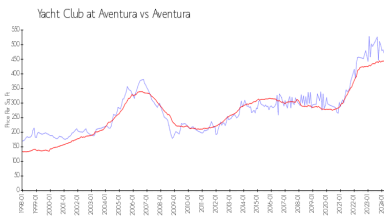

Unit 4504 - Yacht Club at Aventura

4504 - 19501 E Country Club Dr, Aventura, FL, Miami-Dade 33180

Unit Information

MLS Number: A11482524
Status: Active
Size: 800 Sq ft.
Bedrooms: 1
Full Bathrooms: 1
Half Bathrooms:
Parking Spaces:
View:
Rental Price: $3,000
List PPSF: $4
Valuated Price: $409,000
Valuated PPSF: $545

The above valuated price is a baseline figure that does not take into account any specific renovation, upgrade, split, merge, or deterioration of the unit.

Building Information

Number of units: 430
Number of active listings for rent: 41
Number of active listings for sale: 23
Building inventory for sale: 5%
Number of sales over the last 12 months: 27
Number of sales over the last 6 months: 16
Number of sales over the last 3 months: 8

Market Information

Yacht Club at	$484/sq. ft.	Aventura:	$437/sq. ft.
Aventura:		Miami-Dade:	$694/sq. ft.
Aventura:	$437/sq. ft.		

Inventory for Sale

Yacht Club at Aventura 5%
Aventura 5%
Miami-Dade 3%

Avg. Time to Close Over Last 12 Months

Yacht Club at Aventura 72 days
Aventura 89 days
Miami-Dade 81 days