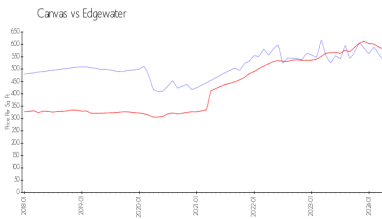

Unit 1414 - Canvas

1414 - 1600 NE 1 Ave, Edgewater, FL, Miami-Dade 33132

Unit Information

MLS Number:	A11487459
Status:	Active
Size:	857 Sq ft.
Bedrooms:	1
Full Bathrooms:	1
Half Bathrooms:	1
Parking Spaces:	Not Assigned
View:	Other View
Rental Price:	\$3,200
List PPSF:	\$4
Valuated Price:	\$415,000
Valuated PPSF:	\$484

The above valuated price is a baseline figure that does not take into account any specific renovation, upgrade, split, merge, or deterioration of the unit.

Building Information

Number of units:	513
Number of active listings for rent:	0
Number of active listings for sale:	29
Building inventory for sale:	5%
Number of sales over the last 12 months:	48
Number of sales over the last 6 months:	17
Number of sales over the last 3 months:	13

Market Information

Canvas:	\$536/sq. ft.	Edgewater:	\$581/sq. ft.
Edgewater:	\$581/sq. ft.	Miami-Dade:	\$694/sq. ft.

Inventory for Sale

Canvas	6%
Edgewater	4%
Miami-Dade	3%

Avg. Time to Close Over Last 12 Months