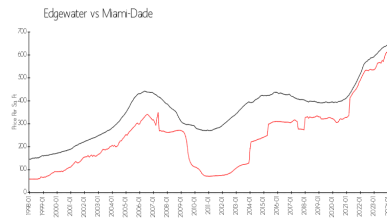

Unit 1414 - Canvas

1414 - 1600 NE 1 Ave, Edgewater, FL, Miami-Dade 33132

Unit Information

MLS Number:	A11487459
Status:	Active
Size:	857 Sq ft.
Bedrooms:	1
Full Bathrooms:	1
Half Bathrooms:	1
Parking Spaces:	Not Assigned
View:	Other View
Rental Price:	$3,200
List PPSF:	$4
Valuated Price:	$415,000
Valuated PPSF:	$484

The above valuated price is a baseline figure that does not take into account any specific renovation, upgrade, split, merge, or deterioration of the unit.

Building Information

Number of units:	513
Number of active listings for rent:	0
Number of active listings for sale:	29
Building inventory for sale:	5%
Number of sales over the last 12 months:	48
Number of sales over the last 6 months:	17
Number of sales over the last 3 months:	13

Market Information

Canvas:	$536/sq. ft.	Edgewater:	$581/sq. ft.
Edgewater:	$581/sq. ft.	Miami-Dade:	$694/sq. ft.

Inventory for Sale

Canvas	6%
Edgewater	4%
Miami-Dade	3%

Avg. Time to Close Over Last 12 Months

Canvas	112 days
Edgewater	88 days
Miami-Dade	81 days