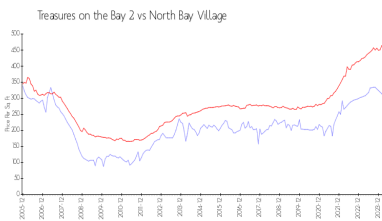

Building Association Information

Treasures on the Bay 3 condominium Association
 (305) 865-8965

Market Information

Treasures on the Bay 2: \$303/sq. ft.
 North Bay Village: \$465/sq. ft.
 North Bay Village: \$465/sq. ft.
 Miami-Dade: \$694/sq. ft.