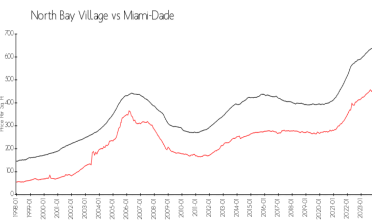

Building Association Information

Treasures on the Bay 3 condominium Association
 (305) 865-8965

Market Information

Treasures on the Bay 2: \$303/sq. ft.
 North Bay Village: \$465/sq. ft.
 North Bay Village: \$465/sq. ft.
 Miami-Dade: \$694/sq. ft.