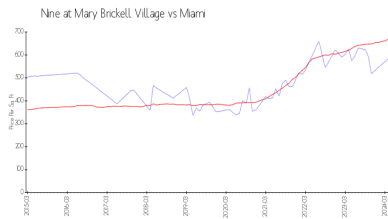

Unit 1901 - Nine at Mary Brickell Village

1901 - 999 SW 1 Ave, Miami, FL, Miami-Dade 33130

Unit Information

MLS Number: A11516851
Status: Active
Size: 762 Sq ft.
Bedrooms: 1
Full Bathrooms: 1
Half Bathrooms:
Parking Spaces:
View:
Rental Price: $3,500
List PPSF: $5
Valuated Price: $431,000
Valuated PPSF: $566

The above valuated price is a baseline figure that does not take into account any specific renovation, upgrade, split, merge, or deterioration of the unit.

Building Information

Number of units: 390
Number of active listings for rent: 0
Number of active listings for sale: 22
Building inventory for sale: 5%
Number of sales over the last 12 months: 22
Number of sales over the last 6 months: 7
Number of sales over the last 3 months: 4

Market Information

Nine at Mary Brickell Village: $584/sq. ft.
Miami: $669/sq. ft.

Miami-Dade: $694/sq. ft.

Inventory for Sale

Nine at Mary Brickell Village: 6%
Miami: 4%
Miami-Dade: 3%

Avg. Time to Close Over Last 12 Months

Nine at Mary Brickell Village: 109 days
Miami: 84 days
Miami-Dade: 81 days