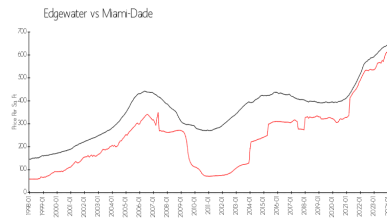

Unit 1518 - Canvas

1518 - 1600 NE 1 Ave, Edgewater, FL, Miami-Dade 33132

Unit Information

MLS Number: A11520540
Status: Active
Size: 754 Sq ft.
Bedrooms: 1
Full Bathrooms: 1
Half Bathrooms:
Parking Spaces:
View:
Rental Price: $3,100
List PPSF: $4
Valuated Price: $369,000
Valuated PPSF: $489

The above valuated price is a baseline figure that does not take into account any specific renovation, upgrade, split, merge, or deterioration of the unit.

Building Information

Number of units: 513
Number of active listings for rent: 0
Number of active listings for sale: 29
Building inventory for sale: 5%
Number of sales over the last 12 months: 48
Number of sales over the last 6 months: 17
Number of sales over the last 3 months: 13

Market Information

Canvas:	$536/sq. ft.	Edgewater:	$581/sq. ft.
Edgewater:	$581/sq. ft.	Miami-Dade:	$694/sq. ft.

Inventory for Sale

Canvas	6%
Edgewater	4%
Miami-Dade	3%

Avg. Time to Close Over Last 12 Months

Canvas	112 days
Edgewater	88 days
Miami-Dade	81 days