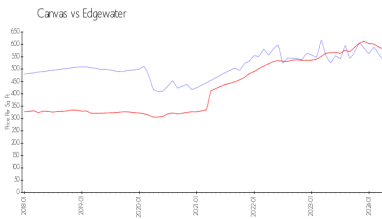

Unit 1518 - Canvas

1518 - 1600 NE 1 Ave, Edgewater, FL, Miami-Dade 33132

Unit Information

MLS Number: A11520540
 Status: Active
 Size: 754 Sq ft.
 Bedrooms: 1
 Full Bathrooms: 1
 Half Bathrooms:
 Parking Spaces:
 View:
 Rental Price: \$3,100
 List PPSF: \$4
 Valuated Price: \$369,000
 Valuated PPSF: \$489

The above valuated price is a baseline figure that does not take into account any specific renovation, upgrade, split, merge, or deterioration of the unit.

Building Information

Number of units: 513
 Number of active listings for rent: 0
 Number of active listings for sale: 29
 Building inventory for sale: 5%
 Number of sales over the last 12 months: 48
 Number of sales over the last 6 months: 17
 Number of sales over the last 3 months: 13

Market Information

Canvas:	\$536/sq. ft.	Edgewater:	\$581/sq. ft.
Edgewater:	\$581/sq. ft.	Miami-Dade:	\$694/sq. ft.

Inventory for Sale

Canvas	6%
Edgewater	4%
Miami-Dade	3%

Avg. Time to Close Over Last 12 Months