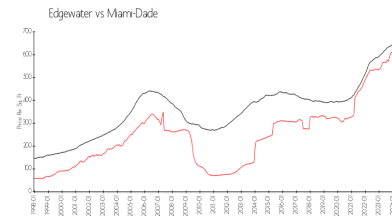

Unit 1402 - Canvas

1402 - 1600 NE 1 Ave, Edgewater, FL, Miami-Dade 33132

Unit Information

MLS Number: A11522197
 Status: Active
 Size: 580 Sq ft.
 Bedrooms:
 Full Bathrooms: 1
 Half Bathrooms:
 Parking Spaces: 1 Space,Covered Parking,Parking Garage,Valet Parking
 View: Ocean View,Water View
 Rental Price: \$2,600
 List PPSF: \$4
 Valuated Price: \$281,000
 Valuated PPSF: \$484

Market Information

Canvas: \$536/sq. ft. Edgewater: \$581/sq. ft.
 Edgewater: \$581/sq. ft. Miami-Dade: \$694/sq. ft.

Inventory for Sale

Canvas: 6%
 Edgewater: 4%
 Miami-Dade: 3%

Avg. Time to Close Over Last 12 Months