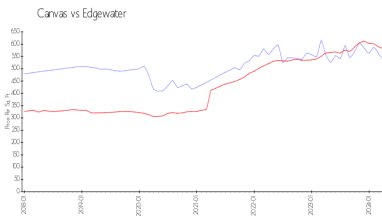

Unit 1402 - Canvas

1402 - 1600 NE 1 Ave, Edgewater, FL, Miami-Dade 33132

Unit Information

MLS Number: A11522197
 Status: Active
 Size: 580 Sq ft.
 Bedrooms:
 Full Bathrooms: 1
 Half Bathrooms:
 Parking Spaces: 1 Space,Covered Parking,Parking Garage,Valet Parking
 View: Ocean View,Water View
 Rental Price: \$2,600
 List PPSF: \$4
 Valuated Price: \$281,000
 Valuated PPSF: \$484

The above valuated price is a baseline figure that does not take into account any specific renovation, upgrade, split, merge, or deterioration of the unit.

Building Information

Number of units: 513
 Number of active listings for rent: 0
 Number of active listings for sale: 29
 Building inventory for sale: 5%
 Number of sales over the last 12 months: 48
 Number of sales over the last 6 months: 17
 Number of sales over the last 3 months: 13

Market Information

Canvas: \$536/sq. ft. Edgewater: \$581/sq. ft.
 Edgewater: \$581/sq. ft. Miami-Dade: \$694/sq. ft.

Inventory for Sale

Canvas: 6%
 Edgewater: 4%
 Miami-Dade: 3%

Avg. Time to Close Over Last 12 Months