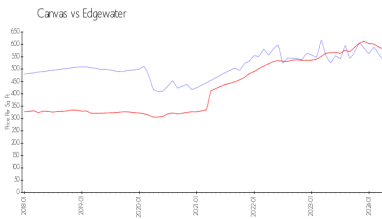

Unit 1808 - Canvas

1808 - 1600 NE 1 Ave, Edgewater, FL, Miami-Dade 33132

Unit Information

MLS Number:	A11522478
Status:	Active
Size:	882 Sq ft.
Bedrooms:	2
Full Bathrooms:	2
Half Bathrooms:	
Parking Spaces:	Street Parking, Valet Parking
View:	Water View
Rental Price:	\$4,200
List PPSF:	\$5
Valuated Price:	\$445,000
Valuated PPSF:	\$505

The above valuated price is a baseline figure that does not take into account any specific renovation, upgrade, split, merge, or deterioration of the unit.

Building Information

Number of units:	513
Number of active listings for rent:	0
Number of active listings for sale:	29
Building inventory for sale:	5%
Number of sales over the last 12 months:	48
Number of sales over the last 6 months:	17
Number of sales over the last 3 months:	13

Market Information

Canvas:	\$536/sq. ft.	Edgewater:	\$581/sq. ft.
Edgewater:	\$581/sq. ft.	Miami-Dade:	\$694/sq. ft.

Inventory for Sale

Canvas	6%
Edgewater	4%
Miami-Dade	3%

Avg. Time to Close Over Last 12 Months