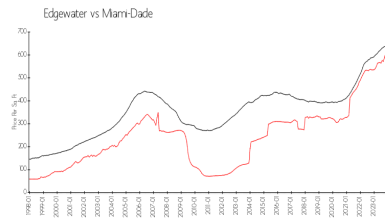

Unit 1808 - Canvas

1808 - 1600 NE 1 Ave, Edgewater, FL, Miami-Dade 33132

Unit Information

MLS Number:	A11522478
Status:	Active
Size:	882 Sq ft.
Bedrooms:	2
Full Bathrooms:	2
Half Bathrooms:	
Parking Spaces:	Street Parking, Valet Parking
View:	Water View
Rental Price:	$4,200
List PPSF:	$5
Valuated Price:	$445,000
Valuated PPSF:	$505

The above valuated price is a baseline figure that does not take into account any specific renovation, upgrade, split, merge, or deterioration of the unit.

Building Information

Number of units:	513
Number of active listings for rent:	0
Number of active listings for sale:	29
Building inventory for sale:	5%
Number of sales over the last 12 months:	48
Number of sales over the last 6 months:	17
Number of sales over the last 3 months:	13

Market Information

Canvas:	$536/sq. ft.	Edgewater:	$581/sq. ft.
Edgewater:	$581/sq. ft.	Miami-Dade:	$694/sq. ft.

Inventory for Sale

Canvas	6%
Edgewater	4%
Miami-Dade	3%

Avg. Time to Close Over Last 12 Months

Canvas	112 days
Edgewater	88 days
Miami-Dade	81 days