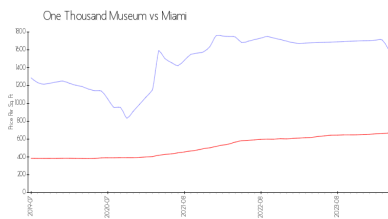

## Market Information

One Thousand Museum:	\$1600/sq. ft.	Miami:	\$669/sq. ft.
Miami:	\$669/sq. ft.	Miami-Dade:	\$694/sq. ft.