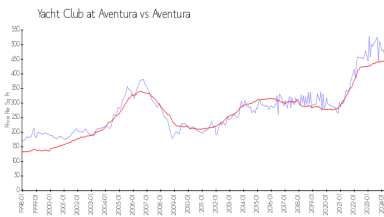

Market Information

Yacht Club at Aventura:	$484/sq. ft.	Aventura:	$437/sq. ft.
Aventura:	$437/sq. ft.	Miami-Dade:	$694/sq. ft.

Inventory for Sale

Yacht Club at Aventura: 5%
Aventura: 5%
Miami-Dade: 3%

Avg. Time to Close Over Last 12 Months

Yacht Club at Aventura: 72 days
Aventura: 89 days
Miami-Dade: 81 days