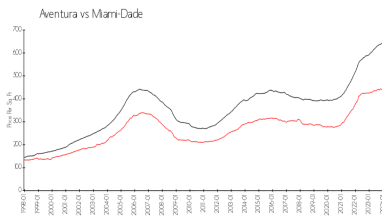

Market Information

Yacht Club at Aventura:	$484/sq. ft.	Aventura:	$437/sq. ft.
Aventura:	$437/sq. ft.	Miami-Dade:	$694/sq. ft.

Inventory for Sale

Yacht Club at Aventura: 5%
Aventura: 5%
Miami-Dade: 3%

Avg. Time to Close Over Last 12 Months

Yacht Club at Aventura: 72 days
Aventura: 89 days
Miami-Dade: 81 days