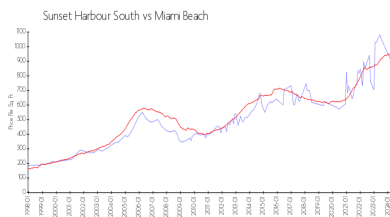

## Market Information

|                       |               |              |               |
|-----------------------|---------------|--------------|---------------|
| Sunset Harbour South: | \$898/sq. ft. | Miami Beach: | \$937/sq. ft. |
| Miami Beach:          | \$937/sq. ft. | Miami-Dade:  | \$695/sq. ft. |