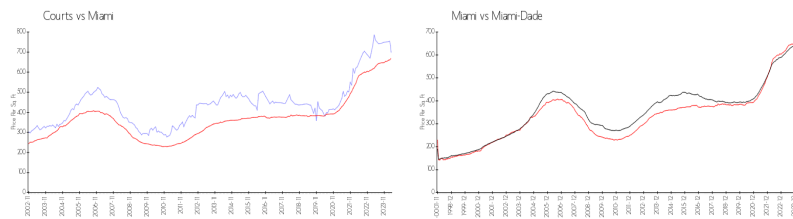

Building Association Information

Courts Brickell Key condominium association
 (305) 416-5120

Market Information

Courts:	\$697/sq. ft.	Miami:	\$669/sq. ft.
Miami:	\$669/sq. ft.	Miami-Dade:	\$695/sq. ft.

Inventory for Sale