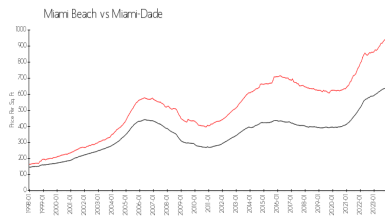

*The above valuated price is a baseline figure that does not take into account any specific renovation, upgrade, split, merge, or deterioration of the unit.*

## Market Information

Lisette: \$357/sq. ft.  
Miami Beach: \$937/sq. ft.

Miami Beach: \$937/sq. ft.  
Miami-Dade: \$695/sq. ft.