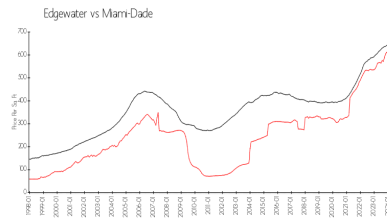

Unit 2418 - Canvas

2418 - 1600 NE 1 Ave, Edgewater, FL, Miami-Dade 33132

Unit Information

MLS Number: A11547491
Status: Active
Size: 754 Sq ft.
Bedrooms: 1
Full Bathrooms: 1
Half Bathrooms:
Parking Spaces:
View:
Rental Price: $2,900
List PPSF: $4
Valuated Price: $404,000
Valuated PPSF: $536

The above valuated price is a baseline figure that does not take into account any specific renovation, upgrade, split, merge, or deterioration of the unit.

Building Information

Number of units: 513
Number of active listings for rent: 0
Number of active listings for sale: 29
Building inventory for sale: 5%
Number of sales over the last 12 months: 48
Number of sales over the last 6 months: 17
Number of sales over the last 3 months: 13

Market Information

Canvas:	$536/sq. ft.	Edgewater:	$581/sq. ft.
Edgewater:	$581/sq. ft.	Miami-Dade:	$694/sq. ft.

Inventory for Sale

Canvas	6%
Edgewater	4%
Miami-Dade	3%

Avg. Time to Close Over Last 12 Months

Canvas	112 days
Edgewater	88 days
Miami-Dade	81 days