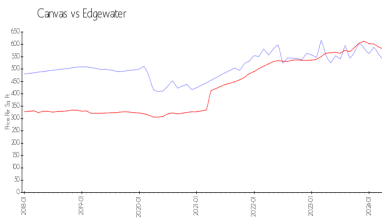

Unit 2418 - Canvas

2418 - 1600 NE 1 Ave, Edgewater, FL, Miami-Dade 33132

Unit Information

MLS Number: A11547491
 Status: Active
 Size: 754 Sq ft.
 Bedrooms: 1
 Full Bathrooms: 1
 Half Bathrooms:
 Parking Spaces:
 View:
 Rental Price: \$2,900
 List PPSF: \$4
 Valuated Price: \$404,000
 Valuated PPSF: \$536

The above valuated price is a baseline figure that does not take into account any specific renovation, upgrade, split, merge, or deterioration of the unit.

Building Information

Number of units: 513
 Number of active listings for rent: 0
 Number of active listings for sale: 29
 Building inventory for sale: 5%
 Number of sales over the last 12 months: 48
 Number of sales over the last 6 months: 17
 Number of sales over the last 3 months: 13

Market Information

Canvas:	\$536/sq. ft.	Edgewater:	\$581/sq. ft.
Edgewater:	\$581/sq. ft.	Miami-Dade:	\$694/sq. ft.

Inventory for Sale

Canvas	6%
Edgewater	4%
Miami-Dade	3%

Avg. Time to Close Over Last 12 Months