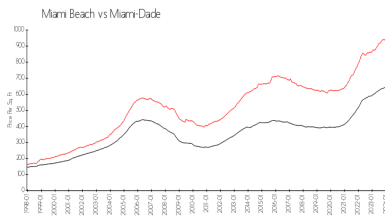

Unit 205 - Rive Marseilles

205 - 1185 Marseille Dr, Miami Beach, FL, Miami-Dade 33141

Unit Information

MLS Number: A11553292
Status: Active
Size: 940 Sq ft.
Bedrooms: 2
Full Bathrooms: 2
Half Bathrooms:
Parking Spaces:
View:
Rental Price: $2,500
List PPSF: $3
Valuated Price: $342,000
Valuated PPSF: $364

The above valuated price is a baseline figure that does not take into account any specific renovation, upgrade, split, merge, or deterioration of the unit.

Building Information

Number of units: 33
Number of active listings for rent: 0
Number of active listings for sale: 2
Building inventory for sale: 6%
Number of sales over the last 12 months: 3
Number of sales over the last 6 months: 0
Number of sales over the last 3 months: 0

Market Information

Rive Marseilles: $363/sq. ft.   Miami Beach: $937/sq. ft.
Miami Beach: $937/sq. ft.   Miami-Dade: $694/sq. ft.

Inventory for Sale

Rive Marseilles: 6%
Miami Beach: 4%
Miami-Dade: 3%

Avg. Time to Close Over Last 12 Months

Rive Marseilles: 111 days
Miami Beach: 97 days
Miami-Dade: 81 days