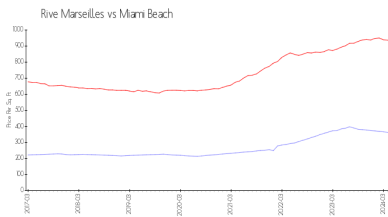

Unit 205 - Rive Marseilles

205 - 1185 Marseille Dr, Miami Beach, FL, Miami-Dade 33141

Unit Information

MLS Number: A11553292
Status: Active
Size: 940 Sq ft.
Bedrooms: 2
Full Bathrooms: 2
Half Bathrooms:
Parking Spaces:
View:
Rental Price: $2,500
List PPSF: $3
Valuated Price: $342,000
Valuated PPSF: $364

The above valuated price is a baseline figure that does not take into account any specific renovation, upgrade, split, merge, or deterioration of the unit.

Building Information

Number of units: 33
Number of active listings for rent: 0
Number of active listings for sale: 2
Building inventory for sale: 6%
Number of sales over the last 12 months: 3
Number of sales over the last 6 months: 0
Number of sales over the last 3 months: 0

Market Information

Rive Marseilles: $363/sq. ft.   Miami Beach: $937/sq. ft.
Miami Beach: $937/sq. ft.   Miami-Dade: $694/sq. ft.

Inventory for Sale

Rive Marseilles: 6%
Miami Beach: 4%
Miami-Dade: 3%

Avg. Time to Close Over Last 12 Months

Rive Marseilles: 111 days
Miami Beach: 97 days
Miami-Dade: 81 days