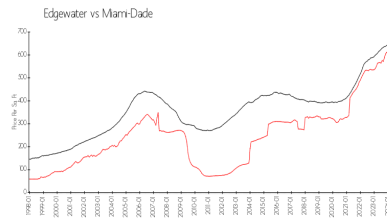

Unit 2108 - Canvas

2108 - 1600 NE 1 Ave, Edgewater, FL, Miami-Dade 33132

Unit Information

MLS Number: A11554440
Status: Active
Size: 882 Sq ft.
Bedrooms: 2
Full Bathrooms: 2
Half Bathrooms:
Parking Spaces: 1 Space,Covered Parking
View: Garden View,Other View
Rental Price: $3,700
List PPSF: $4
Valuated Price: $458,000
Valuated PPSF: $519

The above valuated price is a baseline figure that does not take into account any specific renovation, upgrade, split, merge, or deterioration of the unit.

Building Information

Number of units: 513
Number of active listings for rent: 0
Number of active listings for sale: 29
Building inventory for sale: 5%
Number of sales over the last 12 months: 48
Number of sales over the last 6 months: 17
Number of sales over the last 3 months: 13

Market Information

Canvas: $536/sq. ft. Edgewater: $581/sq. ft.
Edgewater: $581/sq. ft. Miami-Dade: $694/sq. ft.

Inventory for Sale

Canvas 6%
Edgewater 4%
Miami-Dade 3%

Avg. Time to Close Over Last 12 Months

Canvas 112 days
Edgewater 88 days
Miami-Dade 81 days