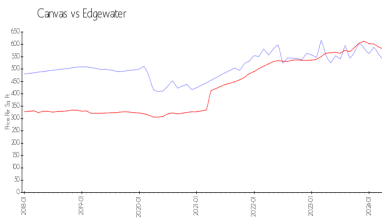

Unit 2108 - Canvas

2108 - 1600 NE 1 Ave, Edgewater, FL, Miami-Dade 33132

Unit Information

MLS Number: A11554440
 Status: Active
 Size: 882 Sq ft.
 Bedrooms: 2
 Full Bathrooms: 2
 Half Bathrooms:
 Parking Spaces: 1 Space,Covered Parking
 View: Garden View,Other View
 Rental Price: \$3,700
 List PPSF: \$4
 Valuated Price: \$458,000
 Valuated PPSF: \$519

The above valuated price is a baseline figure that does not take into account any specific renovation, upgrade, split, merge, or deterioration of the unit.

Building Information

Number of units: 513
 Number of active listings for rent: 0
 Number of active listings for sale: 29
 Building inventory for sale: 5%
 Number of sales over the last 12 months: 48
 Number of sales over the last 6 months: 17
 Number of sales over the last 3 months: 13

Market Information

Canvas: \$536/sq. ft. Edgewater: \$581/sq. ft.
 Edgewater: \$581/sq. ft. Miami-Dade: \$694/sq. ft.

Inventory for Sale

Canvas 6%
 Edgewater 4%
 Miami-Dade 3%

Avg. Time to Close Over Last 12 Months