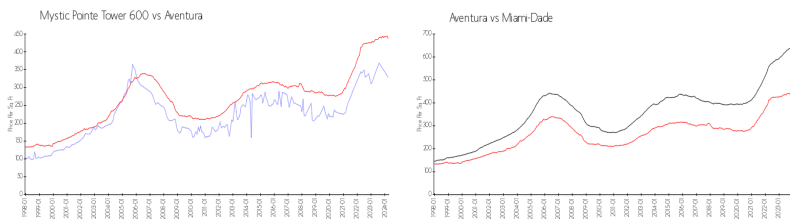

## Market Information

Mystic Pointe Tower 600:	\$328/sq. ft.	Aventura:	\$437/sq. ft.
Aventura:	\$437/sq. ft.	Miami-Dade:	\$694/sq. ft.