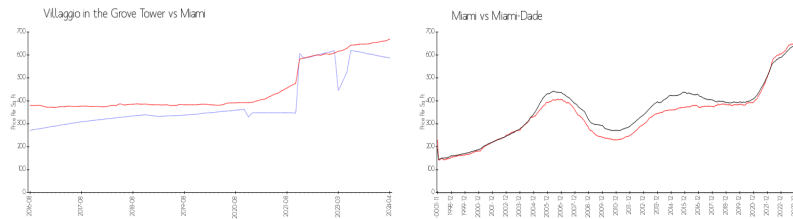

Unit 405 - Villaggio in the Grove Tower

405 - 2740 SW 28 Ter, Miami, FL, Miami-Dade 33133

Unit Information

MLS Number: A11557041
Status: Active
Size: 705 Sq ft.
Bedrooms: 1
Full Bathrooms: 1
Half Bathrooms:
Parking Spaces: 1 Space
View:
Rental Price: $2,500
List PPSF: $4
Valuated Price: $409,000
Valuated PPSF: $580

The above valuated price is a baseline figure that does not take into account any specific renovation, upgrade, split, merge, or deterioration of the unit.

Building Information

Number of units: 58
Number of active listings for rent: 0
Number of active listings for sale: 3
Building inventory for sale: 5%
Number of sales over the last 12 months: 2
Number of sales over the last 6 months: 1
Number of sales over the last 3 months: 0

Market Information

Villaggio in the Grove Tower: $587/sq. ft.
Miami: $669/sq. ft.
Miami-Dade: $694/sq. ft.

Inventory for Sale

Villaggio in the Grove Tower: 5%
Miami: 4%
Miami-Dade: 3%

Avg. Time to Close Over Last 12 Months

Villaggio in the Grove Tower: 35 days
Miami: 84 days
Miami-Dade: 81 days