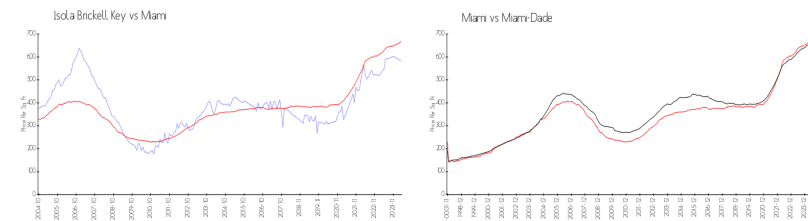

*The above valuated price is a baseline figure that does not take into account any specific renovation, upgrade, split, merge, or deterioration of the unit.*

## Market Information

Isola Brickell Key:	\$584/sq. ft.	Miami:	\$669/sq. ft.
Miami:	\$669/sq. ft.	Miami-Dade:	\$695/sq. ft.