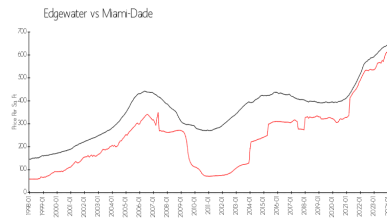

Unit 3403 - Canvas

3403 - 1600 NE 1 Ave, Edgewater, FL, Miami-Dade 33132

Unit Information

MLS Number: A11557995
Status: Active
Size: 588 Sq ft.
Bedrooms:
Full Bathrooms: 1
Half Bathrooms:
Parking Spaces: Valet Parking
View: Bay
Rental Price: $3,000
List PPSF: $5
Valuated Price: $348,000
Valuated PPSF: $592

The above valuated price is a baseline figure that does not take into account any specific renovation, upgrade, split, merge, or deterioration of the unit.

Building Information

Number of units: 513
Number of active listings for rent: 0
Number of active listings for sale: 29
Building inventory for sale: 5%
Number of sales over the last 12 months: 48
Number of sales over the last 6 months: 17
Number of sales over the last 3 months: 13

Market Information

Canvas: $536/sq. ft.   Edgewater: $581/sq. ft.
Edgewater: $581/sq. ft.   Miami-Dade: $694/sq. ft.

Inventory for Sale

Canvas: 6%
Edgewater: 4%
Miami-Dade: 3%

Avg. Time to Close Over Last 12 Months

Canvas: 112 days
Edgewater: 88 days
Miami-Dade: 81 days