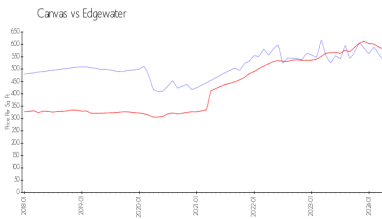

Unit 3403 - Canvas

3403 - 1600 NE 1 Ave, Edgewater, FL, Miami-Dade 33132

Unit Information

MLS Number: A11557995
 Status: Active
 Size: 588 Sq ft.
 Bedrooms:
 Full Bathrooms: 1
 Half Bathrooms:
 Parking Spaces: Valet Parking
 View: Bay
 Rental Price: \$3,000
 List PPSF: \$5
 Valuated Price: \$348,000
 Valuated PPSF: \$592

The above valuated price is a baseline figure that does not take into account any specific renovation, upgrade, split, merge, or deterioration of the unit.

Building Information

Number of units: 513
 Number of active listings for rent: 0
 Number of active listings for sale: 29
 Building inventory for sale: 5%
 Number of sales over the last 12 months: 48
 Number of sales over the last 6 months: 17
 Number of sales over the last 3 months: 13

Market Information

Canvas: \$536/sq. ft. Edgewater: \$581/sq. ft.
 Edgewater: \$581/sq. ft. Miami-Dade: \$694/sq. ft.

Inventory for Sale

Canvas: 6%
 Edgewater: 4%
 Miami-Dade: 3%

Avg. Time to Close Over Last 12 Months