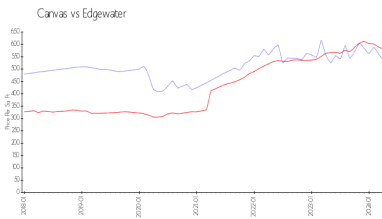

Unit 1917 - Canvas

1917 - 1600 NE 1 Ave, Edgewater, FL, Miami-Dade 33132

Unit Information

MLS Number:	A11559536
Status:	Active
Size:	752 Sq ft.
Bedrooms:	1
Full Bathrooms:	1
Half Bathrooms:	
Parking Spaces:	1 Space,Covered Parking,Not Assigned
View:	Other View
Rental Price:	\$2,900
List PPSF:	\$4
Valuated Price:	\$383,000
Valuated PPSF:	\$509

The above valuated price is a baseline figure that does not take into account any specific renovation, upgrade, split, merge, or deterioration of the unit.

Building Information

Number of units:	513
Number of active listings for rent:	0
Number of active listings for sale:	29
Building inventory for sale:	5%
Number of sales over the last 12 months:	48
Number of sales over the last 6 months:	17
Number of sales over the last 3 months:	13

Market Information

Canvas:	\$536/sq. ft.	Edgewater:	\$581/sq. ft.
Edgewater:	\$581/sq. ft.	Miami-Dade:	\$694/sq. ft.

Inventory for Sale

Canvas	6%
Edgewater	4%
Miami-Dade	3%

Avg. Time to Close Over Last 12 Months