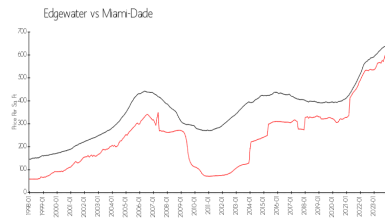

Unit 1917 - Canvas

1917 - 1600 NE 1 Ave, Edgewater, FL, Miami-Dade 33132

Unit Information

MLS Number:	A11559536
Status:	Active
Size:	752 Sq ft.
Bedrooms:	1
Full Bathrooms:	1
Half Bathrooms:	
Parking Spaces:	1 Space,Covered Parking,Not Assigned
View:	Other View
Rental Price:	$2,900
List PPSF:	$4
Valuated Price:	$383,000
Valuated PPSF:	$509

The above valuated price is a baseline figure that does not take into account any specific renovation, upgrade, split, merge, or deterioration of the unit.

Building Information

Number of units:	513
Number of active listings for rent:	0
Number of active listings for sale:	29
Building inventory for sale:	5%
Number of sales over the last 12 months:	48
Number of sales over the last 6 months:	17
Number of sales over the last 3 months:	13

Market Information

Canvas:	$536/sq. ft.	Edgewater:	$581/sq. ft.
Edgewater:	$581/sq. ft.	Miami-Dade:	$694/sq. ft.

Inventory for Sale

Canvas	6%
Edgewater	4%
Miami-Dade	3%

Avg. Time to Close Over Last 12 Months

Canvas	112 days
Edgewater	88 days
Miami-Dade	81 days