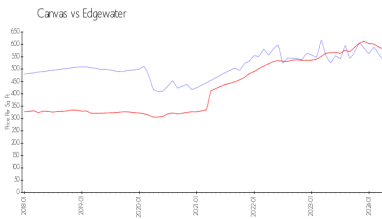

Unit 1212 - Canvas

1212 - 1600 NE 1 Ave, Edgewater, FL, Miami-Dade 33132

Unit Information

MLS Number: A11559681
 Status: Active
 Size: 850 Sq ft.
 Bedrooms: 1
 Full Bathrooms: 1
 Half Bathrooms: 1
 Parking Spaces: 1 Space
 View: Direct Ocean, Other View
 Rental Price: \$3,450
 List PPSF: \$4
 Valuated Price: \$404,000
 Valuated PPSF: \$475

The above valuated price is a baseline figure that does not take into account any specific renovation, upgrade, split, merge, or deterioration of the unit.

Building Information

Number of units: 513
 Number of active listings for rent: 0
 Number of active listings for sale: 29
 Building inventory for sale: 5%
 Number of sales over the last 12 months: 48
 Number of sales over the last 6 months: 17
 Number of sales over the last 3 months: 13

Market Information

Canvas:	\$536/sq. ft.	Edgewater:	\$581/sq. ft.
Edgewater:	\$581/sq. ft.	Miami-Dade:	\$694/sq. ft.

Inventory for Sale

Canvas	6%
Edgewater	4%
Miami-Dade	3%

Avg. Time to Close Over Last 12 Months