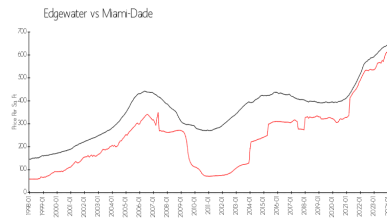

Unit 1212 - Canvas

1212 - 1600 NE 1 Ave, Edgewater, FL, Miami-Dade 33132

Unit Information

MLS Number: A11559681
Status: Active
Size: 850 Sq ft.
Bedrooms: 1
Full Bathrooms: 1
Half Bathrooms: 1
Parking Spaces: 1 Space
View: Direct Ocean, Other View
Rental Price: $3,450
List PPSF: $4
Valuated Price: $404,000
Valuated PPSF: $475

The above valuated price is a baseline figure that does not take into account any specific renovation, upgrade, split, merge, or deterioration of the unit.

Building Information

Number of units: 513
Number of active listings for rent: 0
Number of active listings for sale: 29
Building inventory for sale: 5%
Number of sales over the last 12 months: 48
Number of sales over the last 6 months: 17
Number of sales over the last 3 months: 13

Market Information

Canvas:	$536/sq. ft.	Edgewater:	$581/sq. ft.
Edgewater:	$581/sq. ft.	Miami-Dade:	$694/sq. ft.

Inventory for Sale

Canvas	6%
Edgewater	4%
Miami-Dade	3%

Avg. Time to Close Over Last 12 Months

Canvas	112 days
Edgewater	88 days
Miami-Dade	81 days