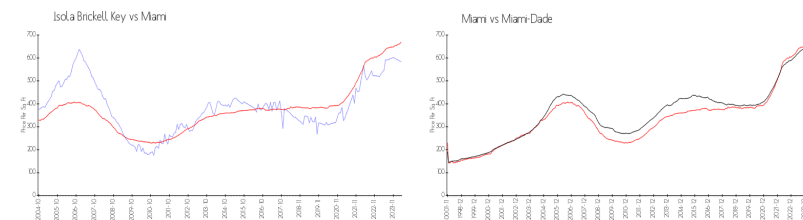

Unit 510 - Isola Brickell Key

510 - 770 Claughton Island Dr, Miami, FL, Miami-Dade 33131

Unit Information

MLS Number: A11562392
 Status: Active
 Size: 735 Sq ft.
 Bedrooms: 1
 Full Bathrooms: 1
 Half Bathrooms:
 Parking Spaces: 1 Space
 View: Bay,Ocean View,Pool Area View,Tennis Court View
 Rental Price: \$2,700
 List PPSF: \$4
 Valuated Price: \$382,000
 Valuated PPSF: \$520

The above valuated price is a baseline figure that does not take into account any specific renovation, upgrade, split, merge, or deterioration of the unit.

Building Information

Number of units: 300
 Number of active listings for rent: 23
 Number of active listings for sale: 11
 Building inventory for sale: 3%
 Number of sales over the last 12 months: 16
 Number of sales over the last 6 months: 7
 Number of sales over the last 3 months: 3

Building Association Information

Isola Brickell Key Condo association
 305-371-7007

Market Information

Isola Brickell Key: \$584/sq. ft. Miami: \$669/sq. ft.
 Miami: \$669/sq. ft. Miami-Dade: \$694/sq. ft.

Inventory for Sale

Isola Brickell Key: 4%
 Miami: 4%
 Miami-Dade: 3%

Avg. Time to Close Over Last 12 Months

Isola Brickell Key: 41 days
 Miami: 84 days
 Miami-Dade: 81 days

Built in 1990 - 302 units - 23 floors