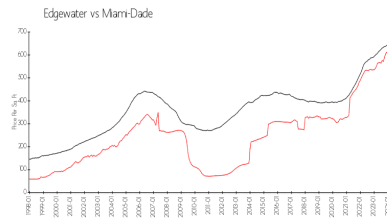

Unit 1503 - Canvas

1503 - 1600 NE 1 Ave, Edgewater, FL, Miami-Dade 33132

Unit Information

MLS Number: A11562967
Status: Active
Size: 588 Sq ft.
Bedrooms:
Full Bathrooms: 1
Half Bathrooms:
Parking Spaces:
View:
Rental Price: $2,500
List PPSF: $4
Valuated Price: $288,000
Valuated PPSF: $490

The above valuated price is a baseline figure that does not take into account any specific renovation, upgrade, split, merge, or deterioration of the unit.

Building Information

Number of units: 513
Number of active listings for rent: 0
Number of active listings for sale: 29
Building inventory for sale: 5%
Number of sales over the last 12 months: 48
Number of sales over the last 6 months: 17
Number of sales over the last 3 months: 13

Market Information

Canvas: $536/sq. ft.   Edgewater: $581/sq. ft.
Edgewater: $581/sq. ft.   Miami-Dade: $694/sq. ft.

Inventory for Sale

Canvas: 6%
Edgewater: 4%
Miami-Dade: 3%

Avg. Time to Close Over Last 12 Months

Canvas: 112 days
Edgewater: 88 days
Miami-Dade: 81 days