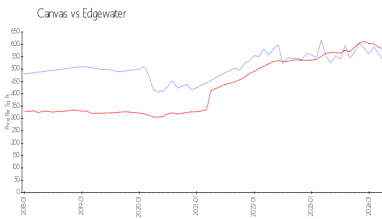

Unit 1503 - Canvas

1503 - 1600 NE 1 Ave, Edgewater, FL, Miami-Dade 33132

Unit Information

MLS Number: A11562967
 Status: Active
 Size: 588 Sq ft.
 Bedrooms:
 Full Bathrooms: 1
 Half Bathrooms:
 Parking Spaces:
 View:
 Rental Price: \$2,500
 List PPSF: \$4
 Valuated Price: \$288,000
 Valuated PPSF: \$490

The above valuated price is a baseline figure that does not take into account any specific renovation, upgrade, split, merge, or deterioration of the unit.

Building Information

Number of units: 513
 Number of active listings for rent: 0
 Number of active listings for sale: 29
 Building inventory for sale: 5%
 Number of sales over the last 12 months: 48
 Number of sales over the last 6 months: 17
 Number of sales over the last 3 months: 13

Market Information

Canvas: \$536/sq. ft. Edgewater: \$581/sq. ft.
 Edgewater: \$581/sq. ft. Miami-Dade: \$694/sq. ft.

Inventory for Sale

Canvas: 6%
 Edgewater: 4%
 Miami-Dade: 3%

Avg. Time to Close Over Last 12 Months