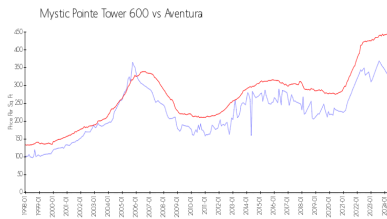

## Market Information

Mystic Pointe Tower 600:	\$328/sq. ft.	Aventura:	\$437/sq. ft.
Aventura:	\$437/sq. ft.	Miami-Dade:	\$694/sq. ft.