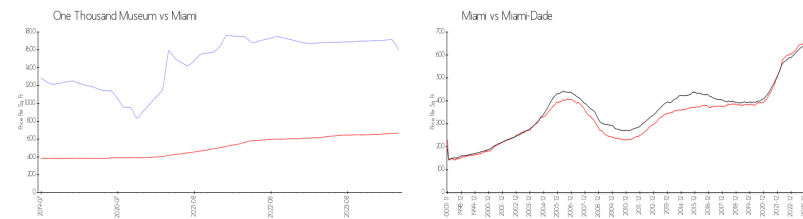

Unit 1002 - One Thousand Museum

1002 - 1000 Biscayne Blvd, Miami, FL, Miami-Dade 33132

Unit Information

MLS Number: A11565900
Status: Active
Size: 8,400 Sq ft.
Bedrooms: 5
Full Bathrooms: 6
Half Bathrooms: 7
Parking Spaces:
View:
Rental Price: $65,000
List PPSF: $8
Valuated Price: $11,730,000
Valuated PPSF: $1,396

The above valuated price is a baseline figure that does not take into account any specific renovation, upgrade, split, merge, or deterioration of the unit.

Building Information

Number of units: 84
Number of active listings for rent: 0
Number of active listings for sale: 14
Building inventory for sale: 16%
Number of sales over the last 12 months: 4
Number of sales over the last 6 months: 4
Number of sales over the last 3 months: 3

Building Association Information

One Thousand Museum Miami
Address: 1000 Biscayne Blvd,
Miami, FL 33132
Phone: +1 855-663-6873

<https://1000museum.com/>

Market Information

One Thousand Museum:	$1600/sq. ft.	Miami:	$669/sq. ft.
Miami:	$669/sq. ft.	Miami-Dade:	$694/sq. ft.

Inventory for Sale

One Thousand Museum: 17%
Miami: 4%
Miami-Dade: 3%

Avg. Time to Close Over Last 12 Months

One Thousand Museum: 206 days
Miami: 84 days
Miami-Dade: 81 days